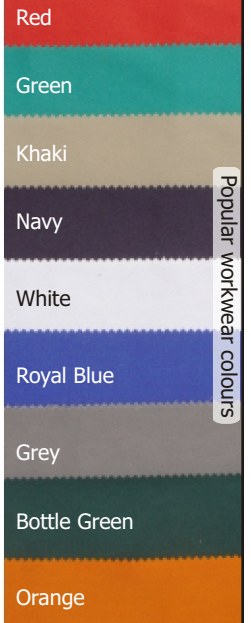

## RAINWEAR

1190 Flame Retardant Green

1152 Continental Suit  
79864 Scotchlite Tape

1924 Security Shirt  
1914 Security Trousers

1460 Golf Shirt  
1152 Continental Trousers

1060 White Dust coat

1281 UniTop  
1281 UniPants

1520 Royal Blue

1422 Denim Workshirt

1677 Jet Trousers

1807 Avalanche sleeveless

1693 Yanks Chinos

Popular workwear colours

1647 Mac Jacket

1751 Maluti Jacket